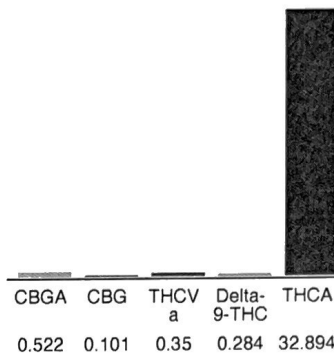

Infused Hemp Farms

Sample 656-011124-100
 Feelin' Blue - Exotics

Sample Submitted: 01-11-2024; Report Date: 01-19-2024

Feelin' Blue - Exotics

Plant Material: Infused Flower

Chromatogram

Cannabinoid Profile

Cannabinoid Profile by HPLC

0.28%
 Delta-9-THC

0.00%
 CBD

34.15%
 Total Cannabinoids

Cannabinoid	% wt	mg/g
CBGA	0.522	5.22
CBG	0.101	1.01
THCVa	0.35	3.5
Delta-9-THC	0.284	2.84
THCA	32.89	328.94
Total Cannabinoids	34.15	341.5
Calculated Total THC	29.13	291.32
Calculated CBD Yield	0.00	0.00
Calculated Total THC = Delta-9-THC + 0.877 * THCA		
Calculated Maximum CBD Yield = CBD + 0.877 * CBDA		