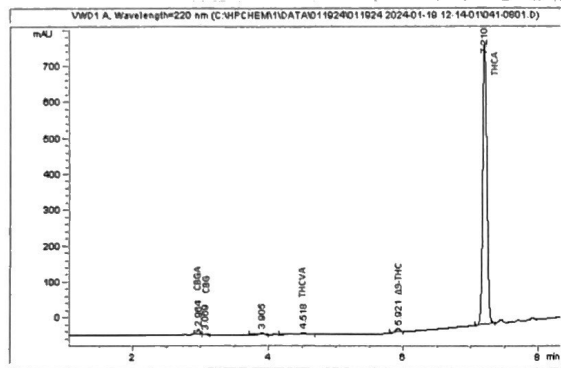

Infused Hemp Farms

Sample 656-011124-100
 Feelin' Blue - Exotics

Sample Submitted: 01-11-2024; Report Date: 01-19-2024

Feelin' Blue - Exotics

Plant Material: Infused Flower

Chromatogram

Cannabinoid Profile

Cannabinoid Profile by HPLC

0.28%
 Delta-9-THC

0.00%
 CBD

34.15%
 Total Cannabinoids

Cannabinoid	% wt	mg/g
CBGA	0.522	5.22
CBG	0.101	1.01
THCVa	0.35	3.5
Delta-9-THC	0.284	2.84
THCA	32.89	328.94
Total Cannabinoids	34.15	341.5
Calculated Total THC	29.13	291.32
Calculated CBD Yield	0.00	0.00
Calculated Total THC = Delta-9-THC + 0.877 * THCA		
Calculated Maximum CBD Yield = CBD + 0.877 * CBDA		